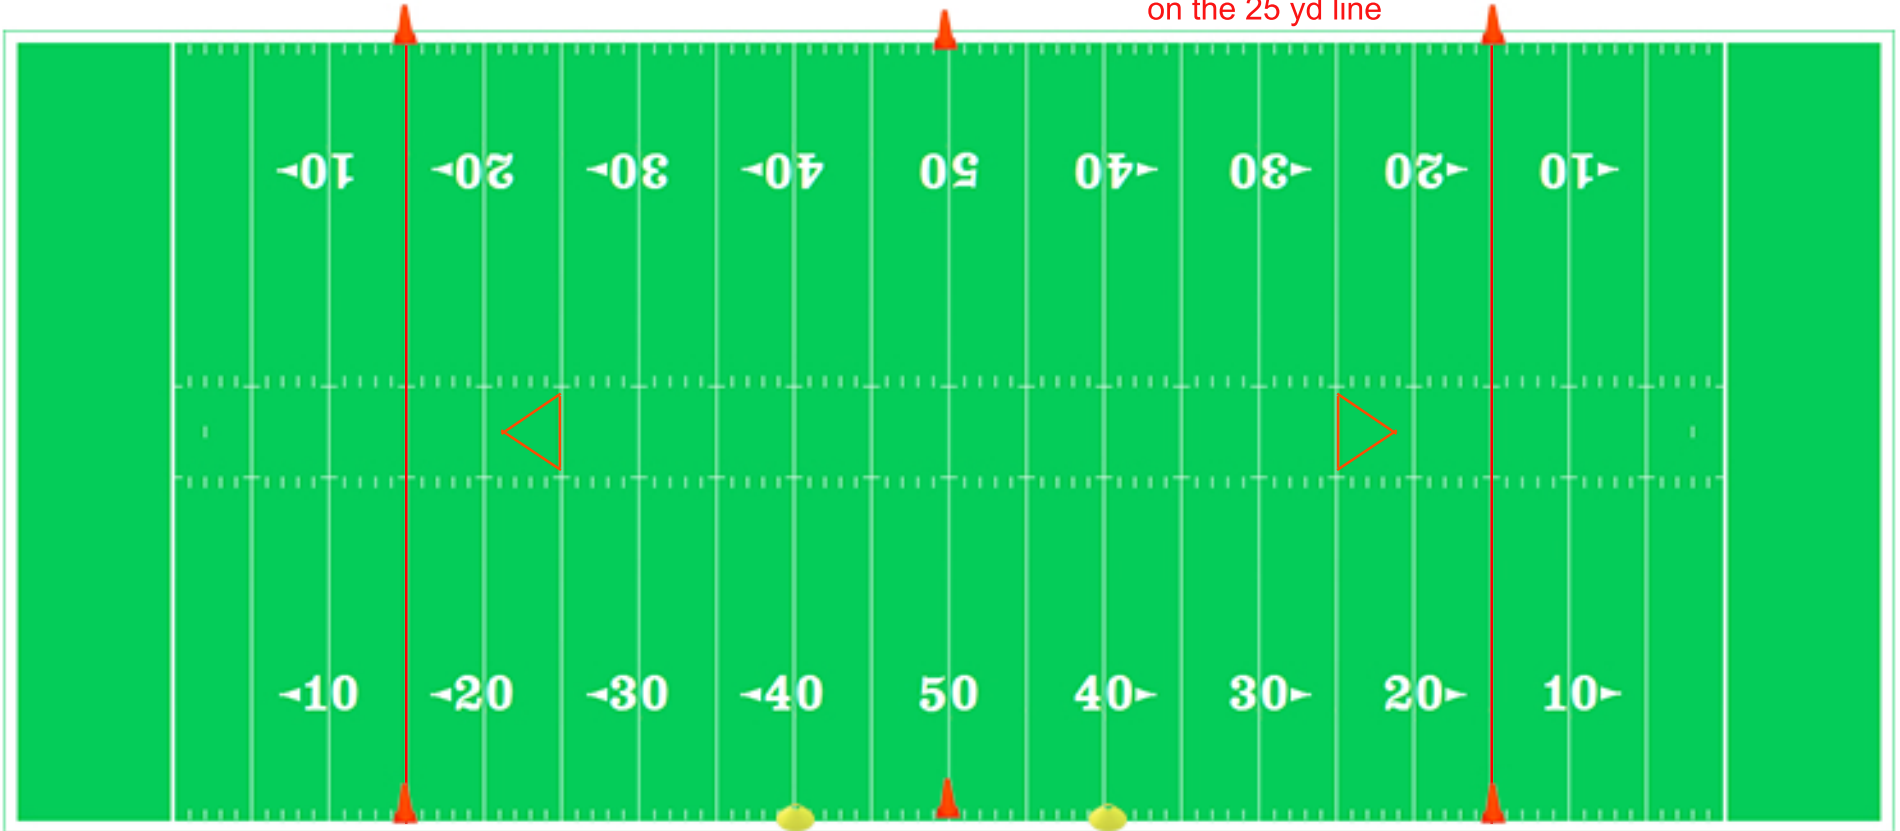

Mark the Restraining
Lines at the 50 yd line
with cones

Place the goals
on the 25 yd line

Create end lines
with cones on
15 yard lines

Field Dimensions
70 yds long
53 1/3 yds wide