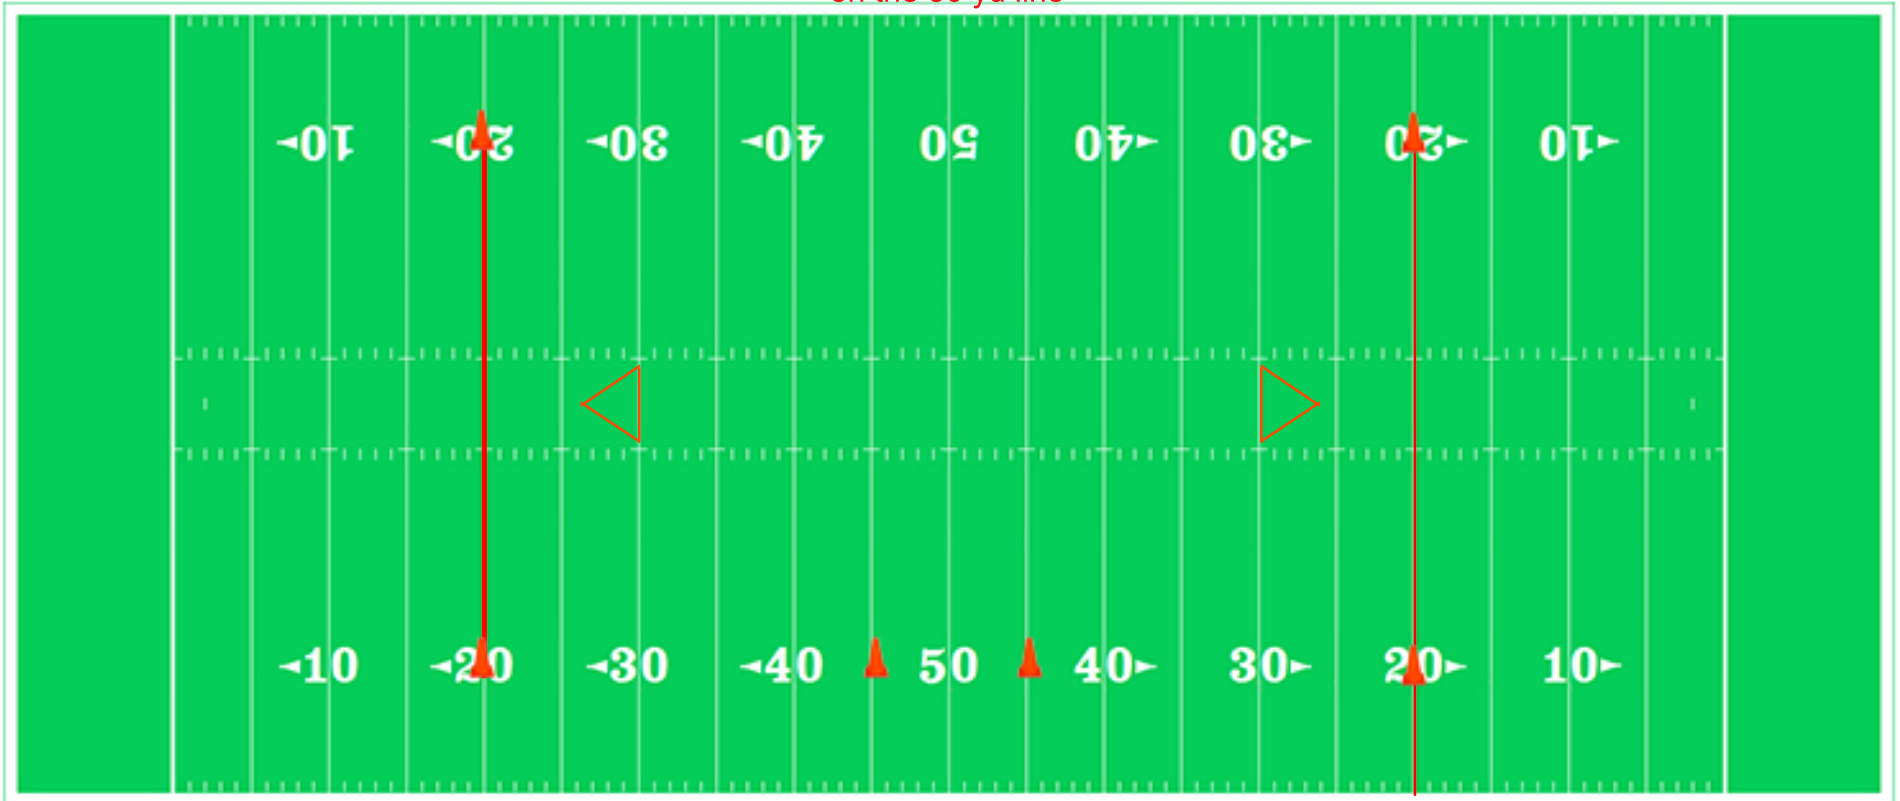

Place the goals  
on the 30 yd line

Create end lines  
with flat cones on  
20 yard lines

Field Dimensions  
60 yds long  
45 yds wide